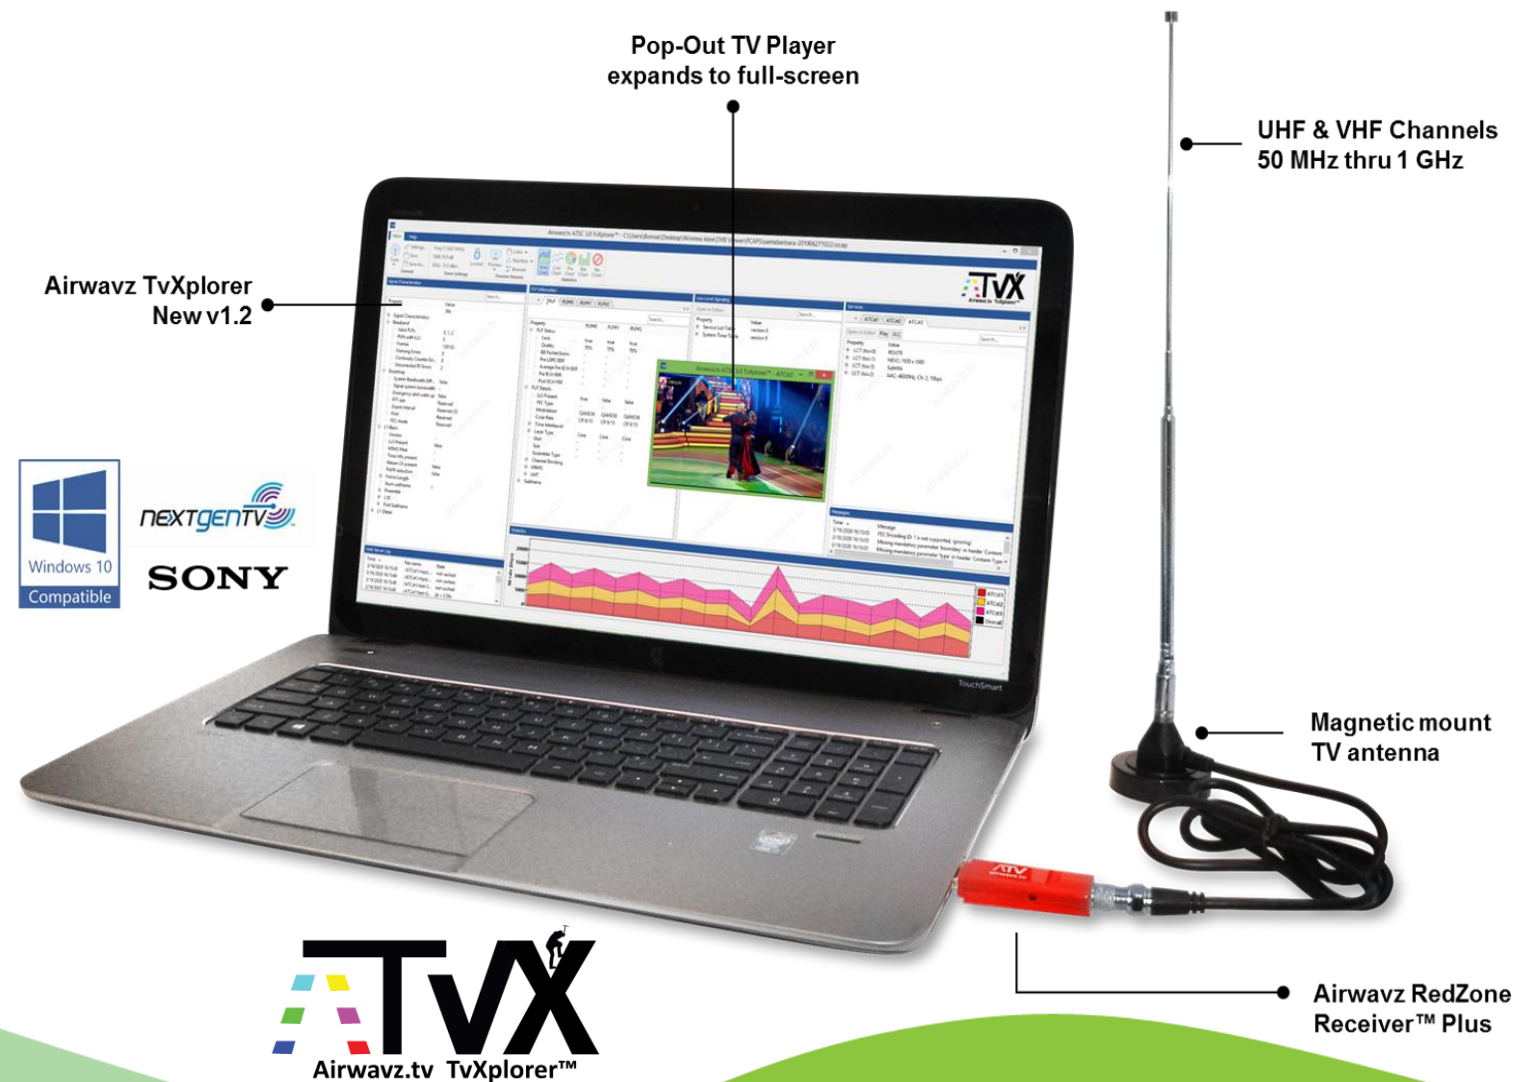

Redzone Receiver™ & TvXplorer™ Suite

Rolling out NextGen TV? **TvXplorer Suite is here.**

- ✓ Affordable
- ✓ Powerful
- ✓ Portable
- ✓ Sleek & Compact
- ✓ RedZone Receiver (RZR-1400)
- ✓ NextGen TV (ATSC 3.0) compatible
- ✓ Convenient magnetic mount TV antenna for drive testing
- ✓ Hardware designed by Airwavz™ USA
- ✓ Software built by Airwavz™ USA
- ✓ Lifetime software license never expires
- ✓ 1-year free technical support
- ✓ 1-year warranty
- ✓ Free updates

BENEFITS

- ✓ Professional test & measurement ATSC 3.0 hardware & TvXplorer™ software
- ✓ Quick-View channel lock, RSSI, SNR, Video
- ✓ Hybrid ATSC 1.0 & 3.0
- ✓ Easy to setup and install
- ✓ Intuitive user interface
- ✓ No wireless or Wi-Fi connection needed
- ✓ Use off-the-shelf standard Windows 10 laptop
- ✓ Pop-out video player expands to full-screen

TvXplorer™ and RedZone Receiver are original property conceived, designed and owned by Airwavz.tv.

Copyright ©2020 Airwavz.tv All Rights Reserved

Learn & Explore ATSC 3.0

In addition to standard PCAP playback and record, **RZCAP** playback and record is a unique feature designed exclusively for TvXplorer, capturing all the signal properties recorded every 5 seconds including SNR, RSSI, baseband, LMT% and dozens more. This ensures your playback mirrors what you see in a live TV feed.

FEATURES

- Record and playback PCAP, RZCAP
- High Speed 480 Mbps USB 2.0
- SDK v2 - Windows, Linux, Android
- Detachable 24" mag-mount antenna
- Antenna 75-ohm F/with SMA connector
- Antenna Full coax cable F-connector
- RF Input: Terrestrial 50 MHz ~ 1 GHz
- Connector: USB 2.0 or 3.0
- STLTP Monitoring
- ATSC 3.0 ROUTE, MMTP
- H.265/HEVC
- 2160p 4K resolution
- Quick analysis messages
- Complete signaling table data
- PLP bitrate & speed analysis
- RF Constellation
- Dolby AC-4
- Screen Data Capture