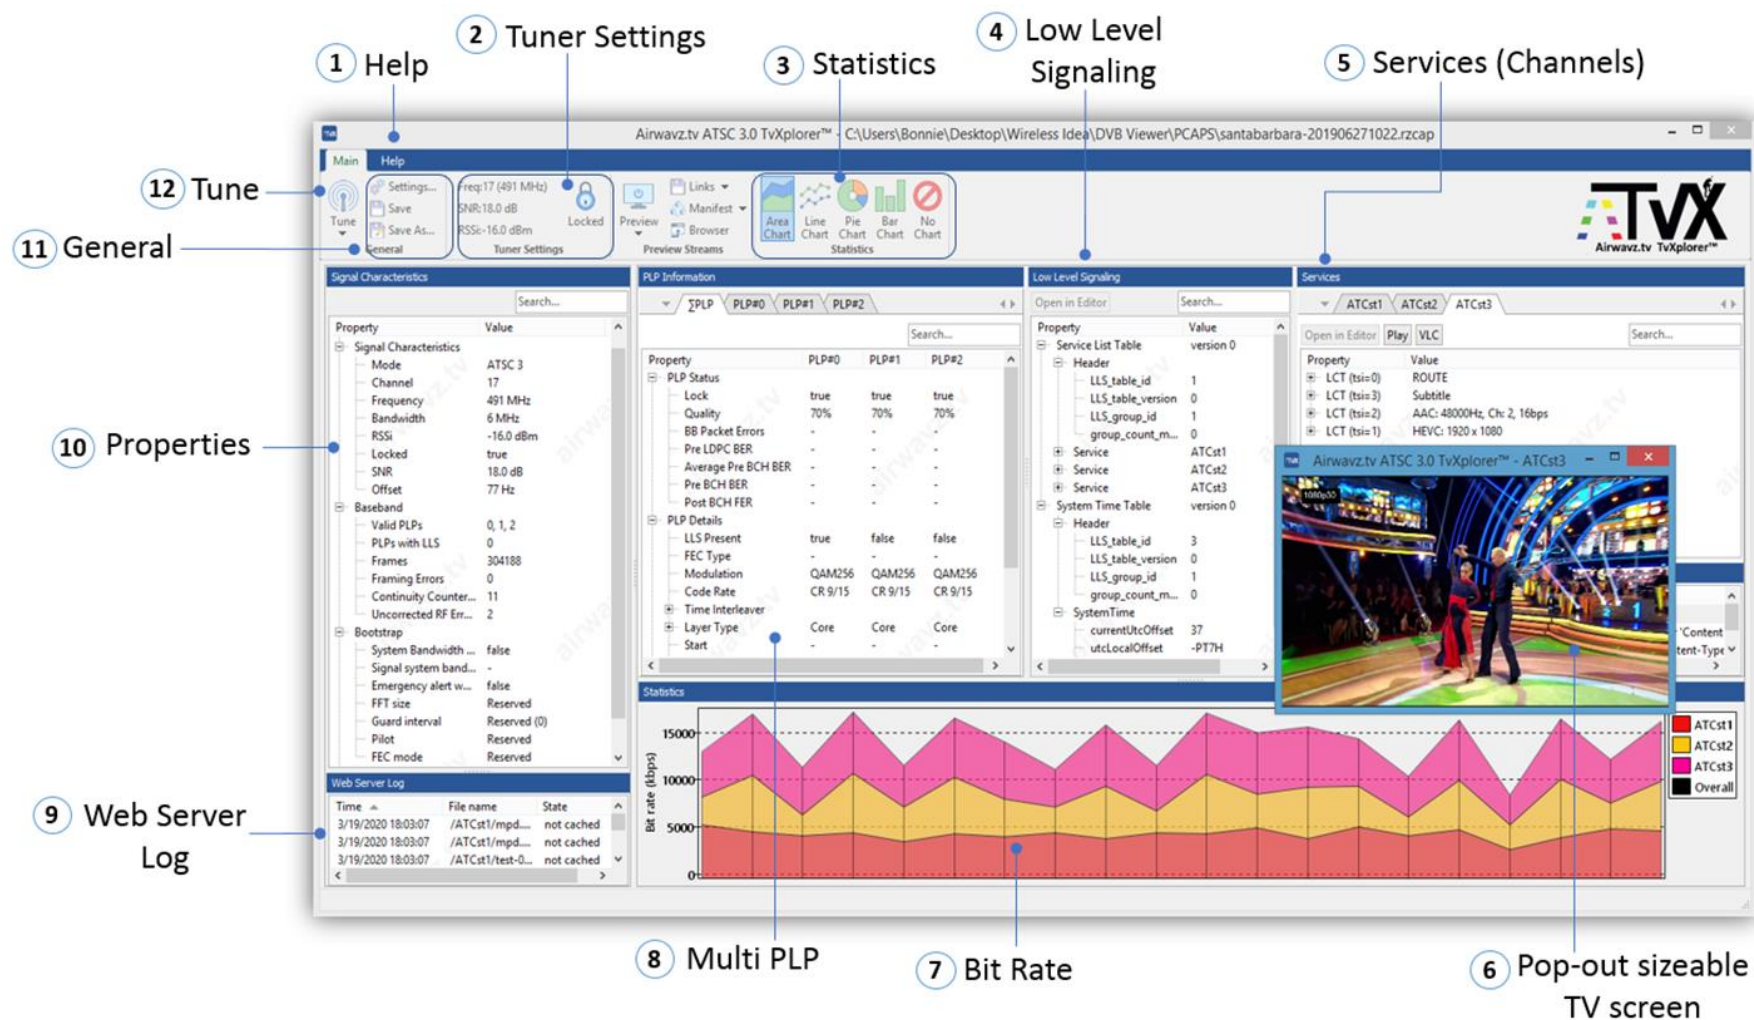

TvXplorer™ and RedZone Receiver are original property conceived, designed and owned by Airwavz.tv.

Copyright ©2020 Airwavz.tv All Rights Reserved

Learn & Explore ATSC 3.0

In addition to standard PCAP playback and record, **RZCAP** playback and record is a unique feature designed exclusively for TvXplorer, capturing all the signal properties recorded every 5 seconds including SNR, RSSI, baseband, LMT% and dozens more. This ensures your playback mirrors what you see in a live TV feed.

TvXplorer™ Suite is exactly what you need to test NextGen TV fast and effectively. TvXplorer Suite combines professional test and measurement software with ATSC 3.0 television receivers that go with you on the road (or the boardroom) and won't break your budget.

FEATURES

- Record and playback PCAP, RZCAP
- High Speed 480 Mbps USB 2.0
- SDK v2 - Windows, Linux, Android
- Detachable 24" mag-mount antenna
- Antenna 75-ohm F/with SMA connector
- Antenna Full coax cable F-connector
- RF Input: Terrestrial 50 MHz ~ 1 GHz
- Connector: USB 2.0 or 3.0
- STLTP Monitoring
- ATSC 3.0 ROUTE, MMTP
- H.265/HEVC
- 2160p 4K resolution
- Quick analysis messages
- Complete signaling table data
- PLP bitrate & speed analysis
- RF Constellation
- Dolby AC-4
- Screen Data Capture